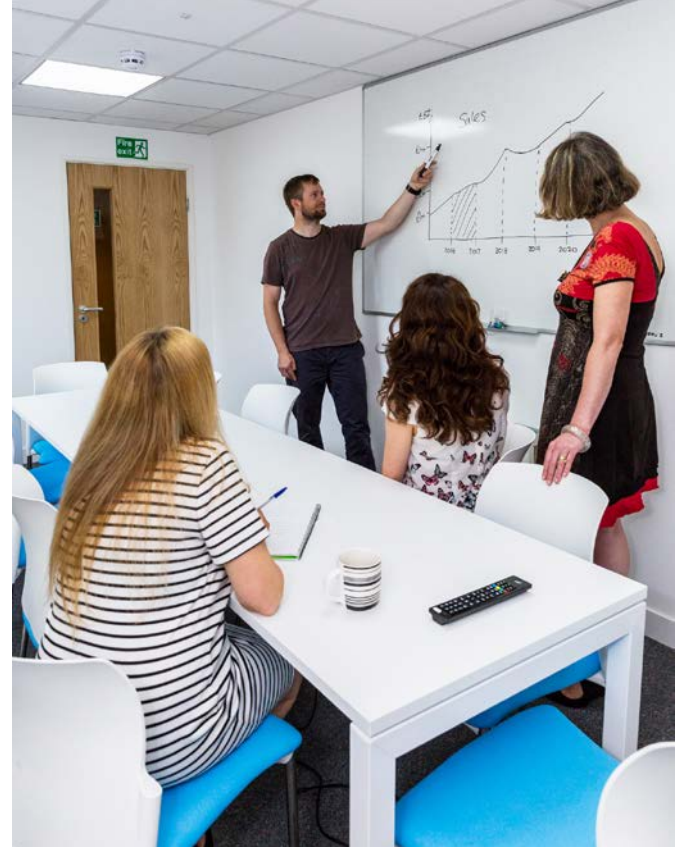

Freelancers and small businesses find it inspirational to work in our co-working space in the centre of Hertford and includes everything you need to get the job done including:

- 24 hour a day access, 7 days a week
- Meeting room hire (ideal for showcasing new projects and ideas to prospective clients in a professional environment)
- Discounts at UOE Store (located below the UOE Hub) include printing, stationery and Espresso Bar
- Easy access to the Post Office conveniently located below the UOE Hub
- Superfast, unlimited WiFi